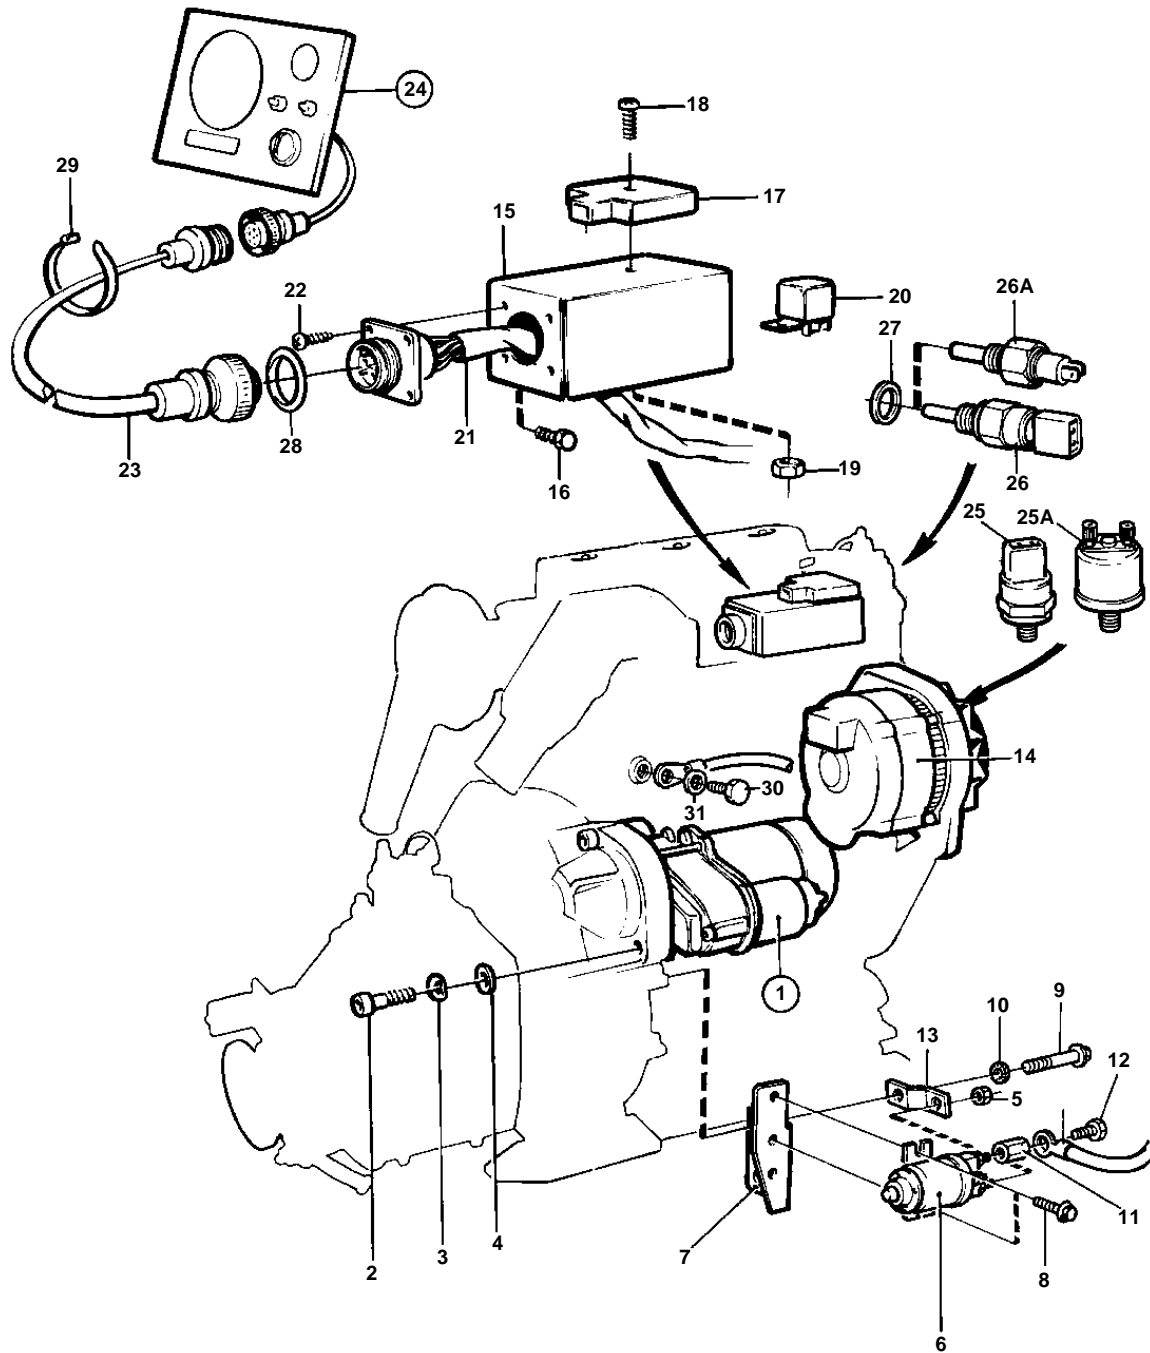

2003B,2003TB

10677

2003B,2003TB

REF	PART NO.	QTY	DESCRIPTION	SEE SEC.	NOTES
1	872241	1	Starter motor		1-POLE. ALSO AVAILABLE AS AN EXCHANGE PART. SN-2300059791
				030-1128	
	872888	1	Starter motor		1-POLE. ALSO AVAILABLE AS AN EXCHANGE PART. SN2300059792-
				030-1128	
2	959257	2	Screw		
3	940280	2	Spring washer		
4	943194	2	Washer		
5	955782	1	Nut		M8
6	872242	1	Relay		
7	861317	1	Bracket		(860884)
8	965198	2	Screw		
9	946441	2	Screw		
10	945987	1	Lock washer		
11	855314	1	Nut		
12	946440	1	Flange screw		
13	860878	1	Current bar		
14		1	ALTERNATOR AND INSTALLATION COMPONENTS	030-0820	
15	840672	1	Attaching plate		
16	941793	2	Screw		
17	824823	1	Fuse box		
18	955247	1	Screw		
19	955780	1	Nut		
20	876037	1	Relay kit		12V/30A
21	860143	1	Wiring harness		
22	955119	4	Screw		
23	846648	X	Extension cable		L = 3000 MM
	846649	X	Extension cable		L = 5000 MM
	846650	X	Extension cable		L = 7000 MM
24	859058	1	Instrument panel		
				030-1337	
25	863169	1	Pressure monitor		
26	858229	1	Thermo monitor		
27	947624	1	Gasket		
28	846615	X	Sealing ring		
29	948210	X	Strip clamp		